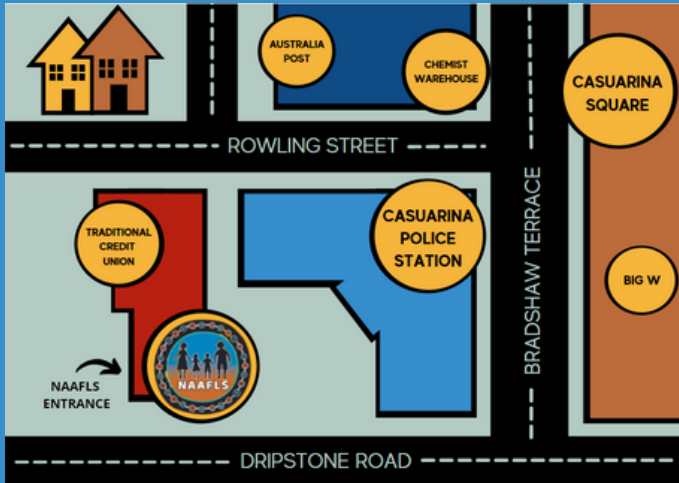

Darwin

Phone (Toll Free) :
1800 041 998

32 Dripstone Rd, Casuarina
NT 0810

PO Box 43104
Casuarina NT 0810