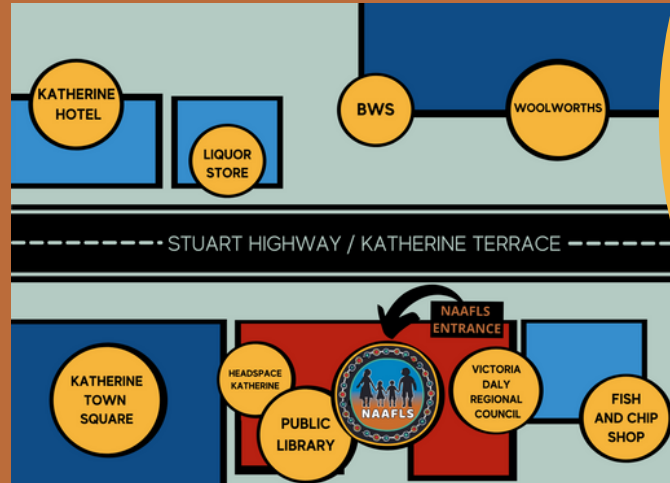

Katherine

Phone (Toll Free):
1800 184 868

L1 16 Katherine Tcs, Katherine
NT 0850

PO Box 240
Katherine NT 0851